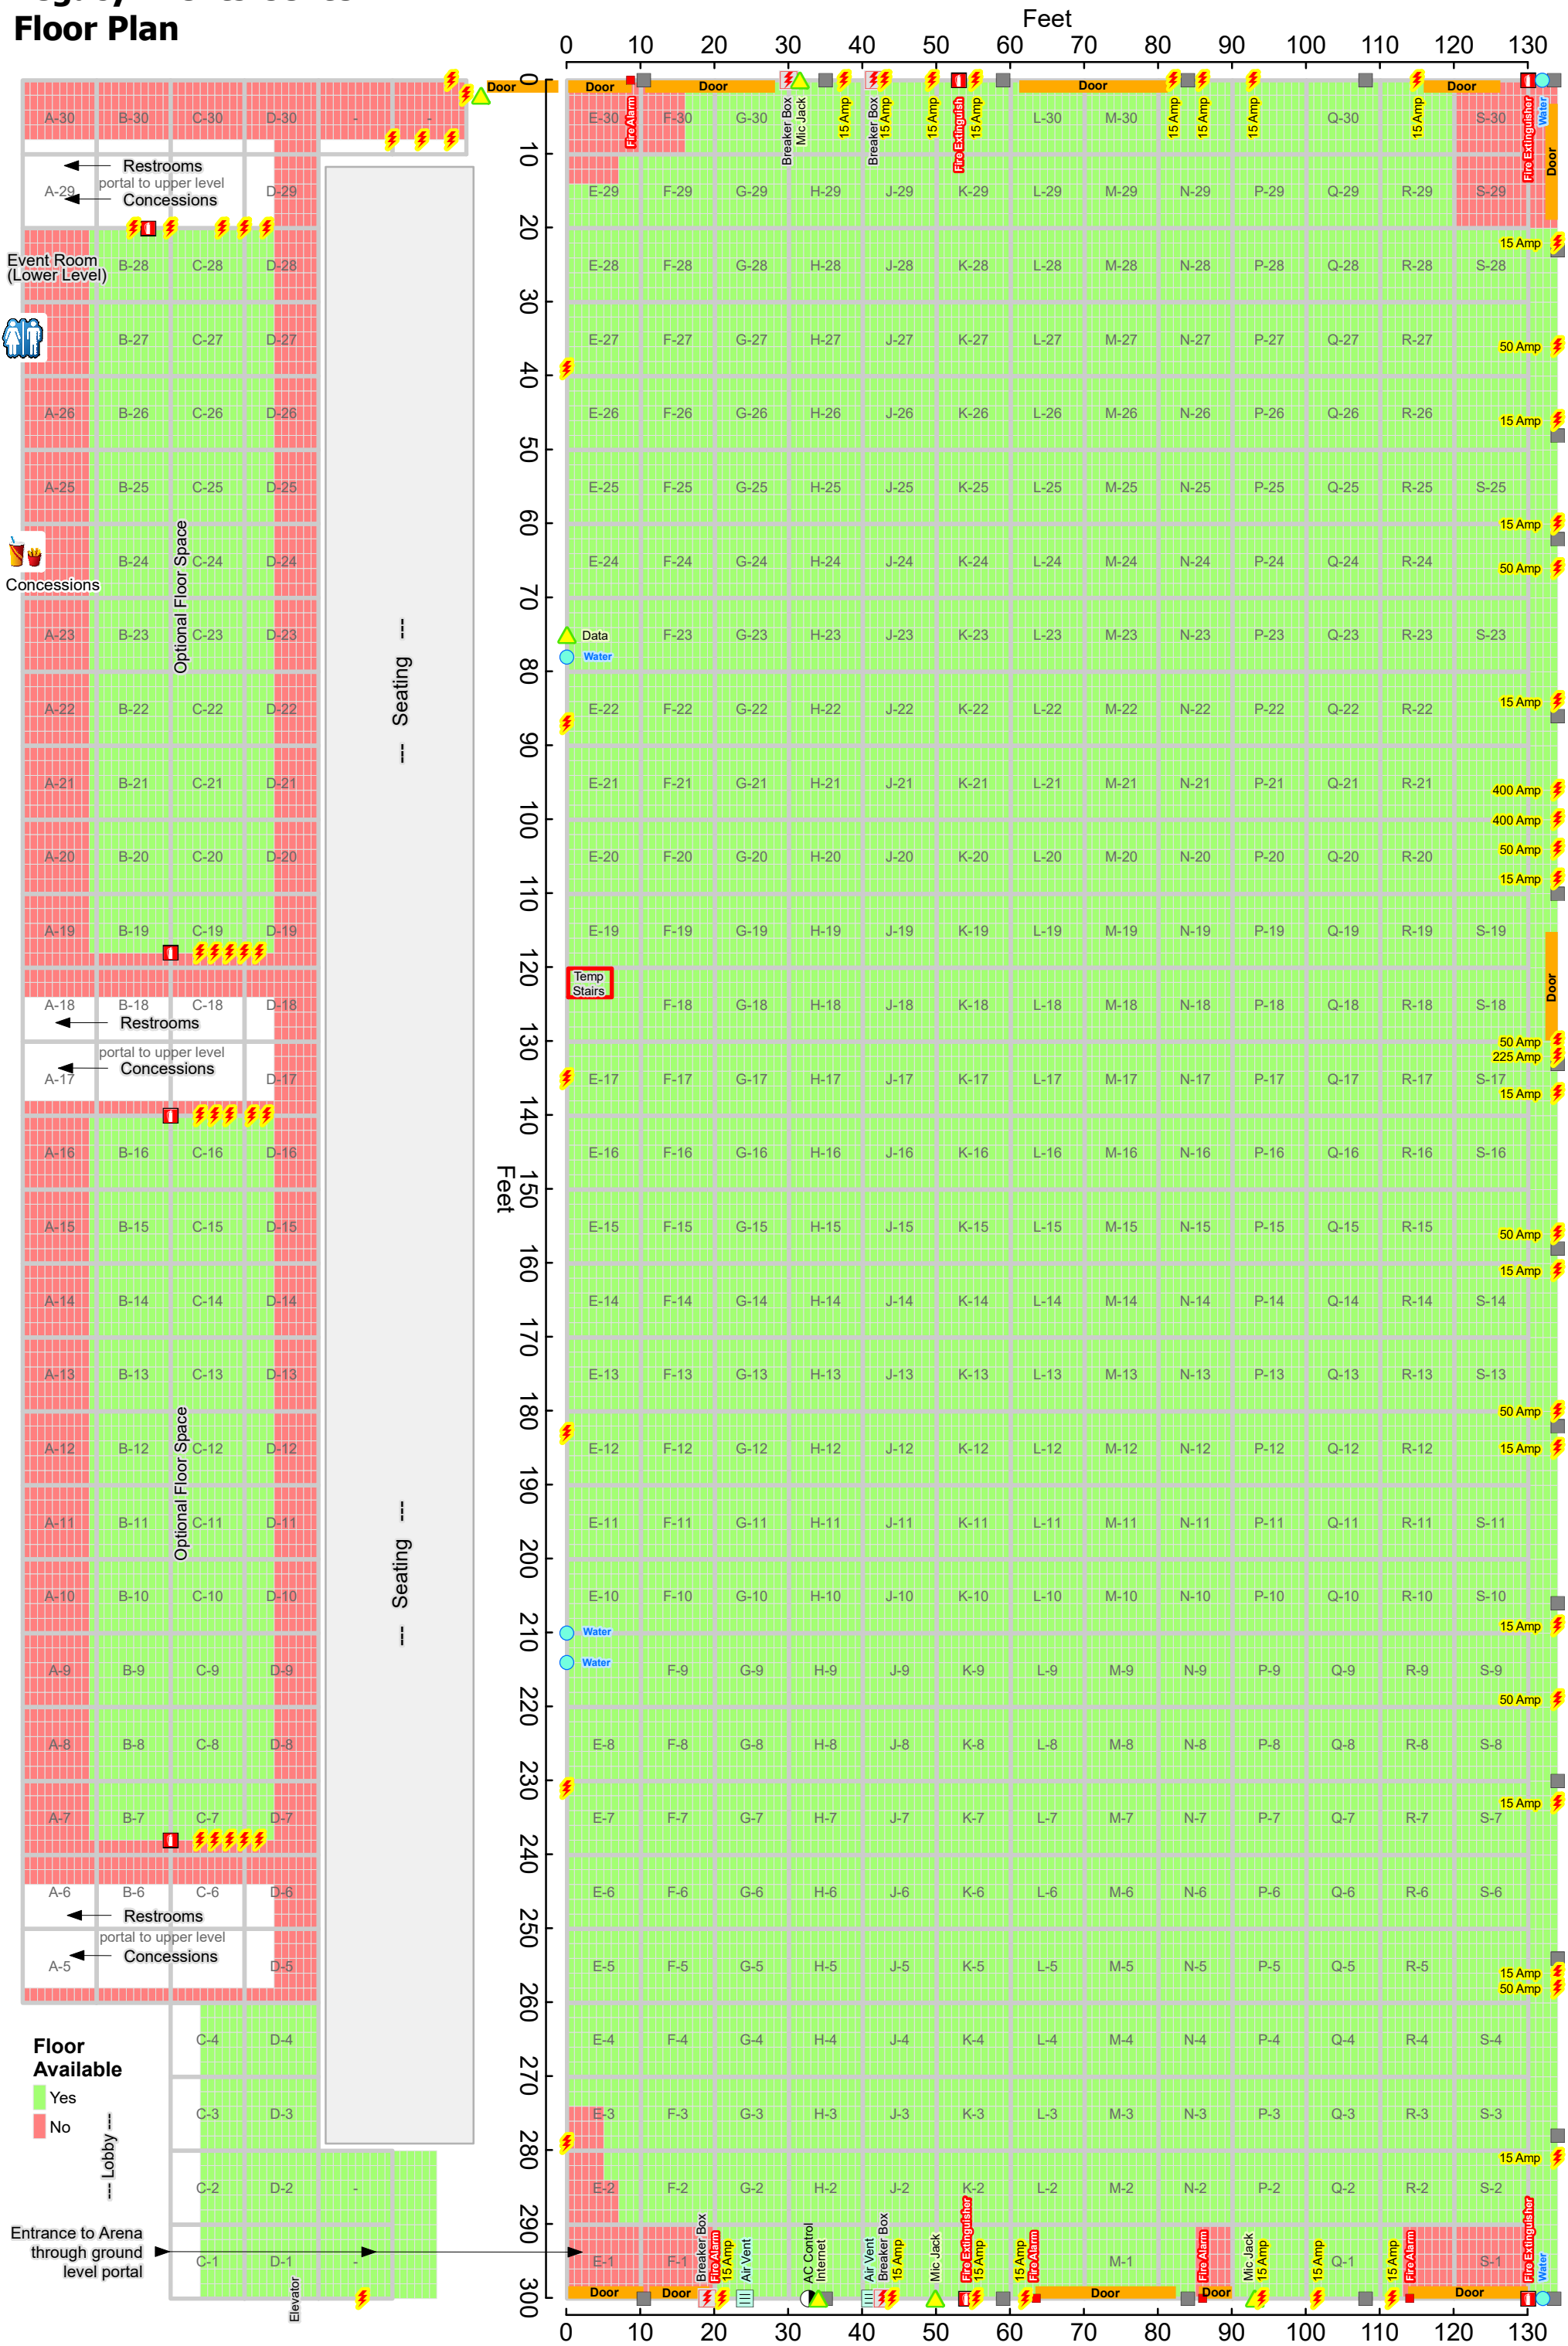

Legacy Events Center Floor Plan

Smaller floor tiles are 2' x 1'.
Numbered grid squares are 10' x 10'.